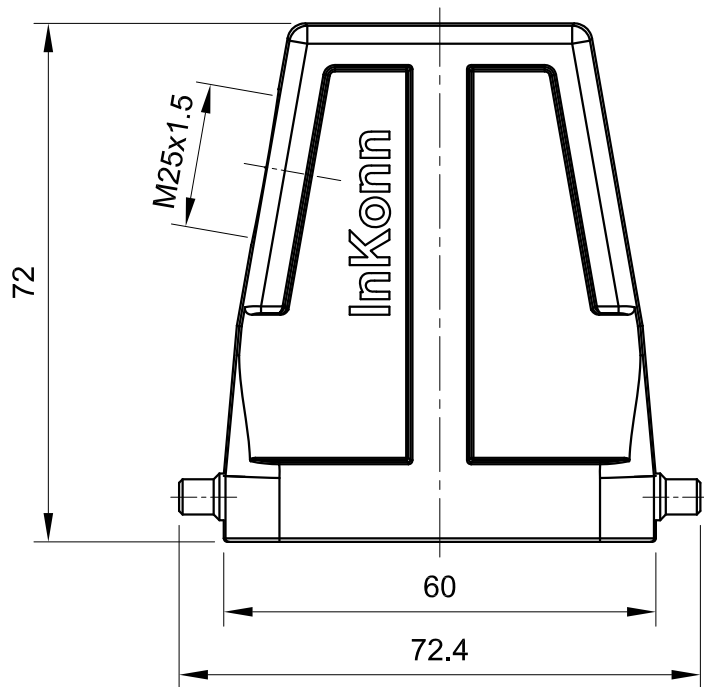

B

B

C

C

D

D

 All Dimensions in mm Original Size DIN A4	Date 2019-10-10	Drawing No. TC4159606	Rev. A00	Scale 1:1
	Part No. 10 12 006 1102	Created by Shuxu Huang	Checked by Yiyi Luo	Page 1/1
 InKonn® InKonn (Suzhou) Electric Technology Co.,Ltd.				
Type Name HMB6-HSE-DP-M25				

1

2

3

4

5

6