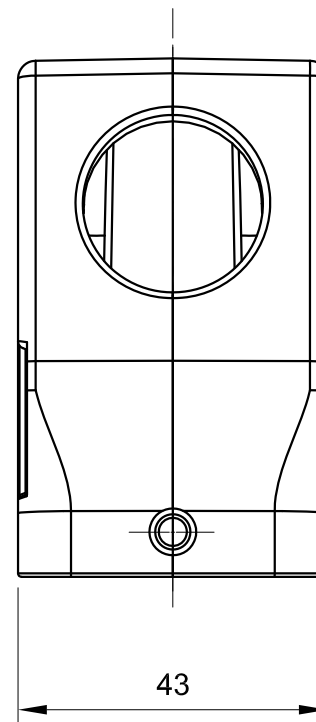

B

B

C

C

D

D

 All Dimensions in mm Original Size DIN A4	Date 2019-10-10	Drawing No. TC4159606	Rev. A00	Scale 1:1
	Part No. 10 12 006 1102	Created by Shuxu Huang	Checked by Yiyi Luo	Page 1/1
 InKonn® InKonn (Suzhou) Electric Technology Co.,Ltd.				
Type Name HMB6-HSE-DP-M25				